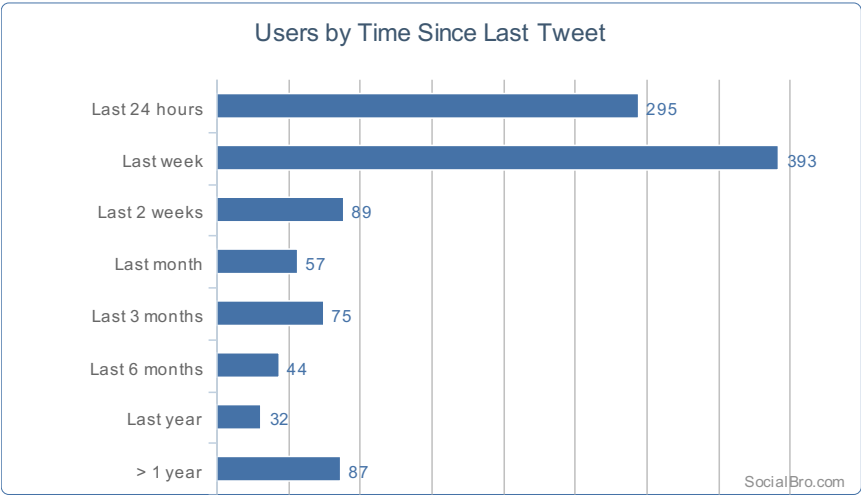

SocialBro.com

Profile Privacy

SocialBro.com

Verified Users

SocialBro.com

Users by Number of Followers

SocialBro.com

Users by Tweets per Day