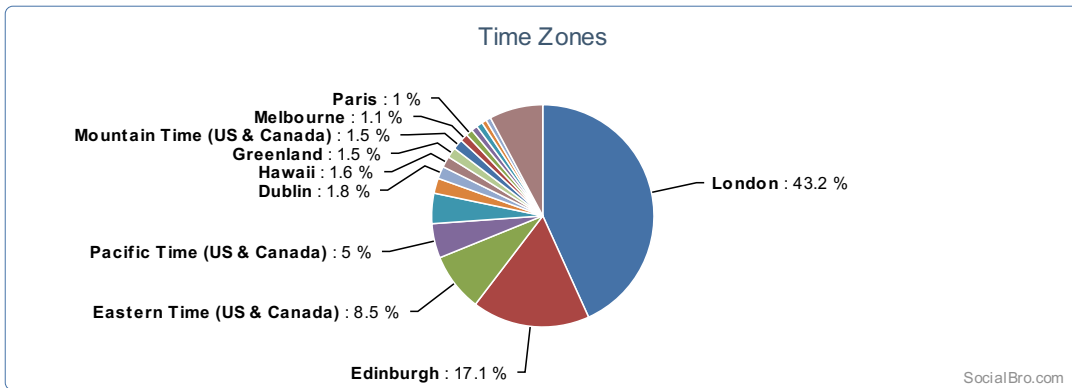

Insights about @mhawksey

Community	1178	Followers	1072	Friends	494
Followers not reciprocated by you	684	Friends who don't reciprocate	106	Reciprocal follow	388

Insights about @mhawksey's followers

Profiles with Web URLs