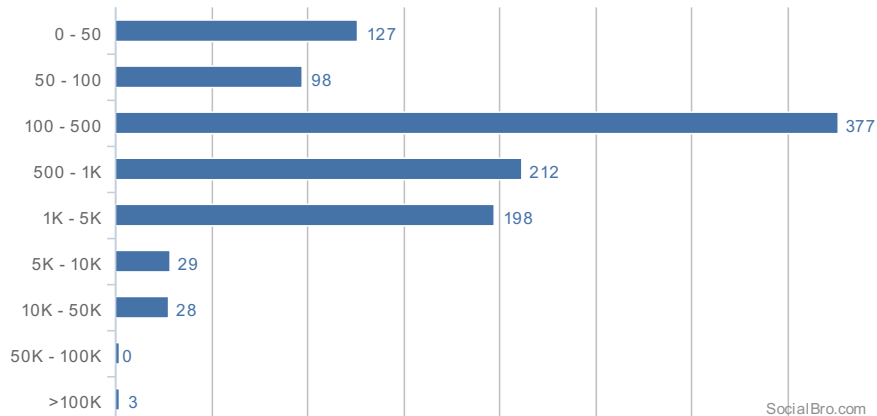

SocialBro.com

Profile Privacy

SocialBro.com

Verified Users

SocialBro.com

Users by Number of Followers

SocialBro.com

Users by Tweets per Day