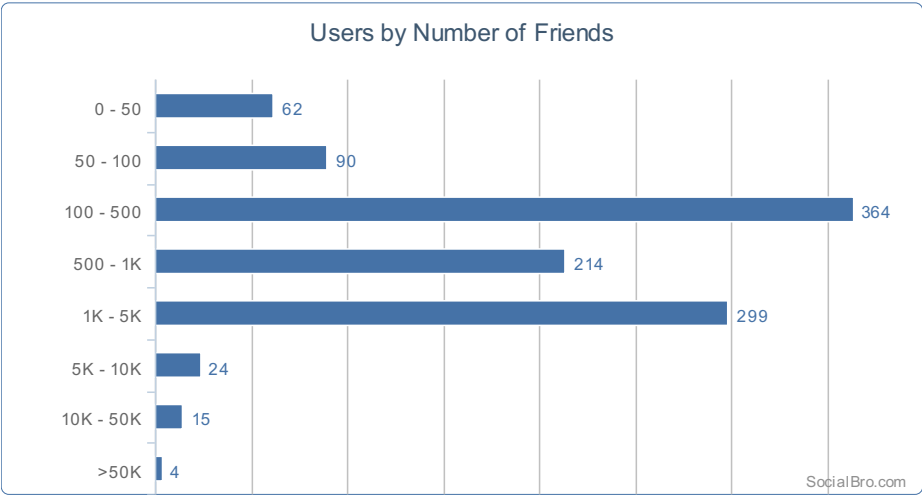

SocialBro.com

Profile Privacy

SocialBro.com

Verified Users

SocialBro.com

Users by Number of Followers

SocialBro.com

Users by Tweets per Day