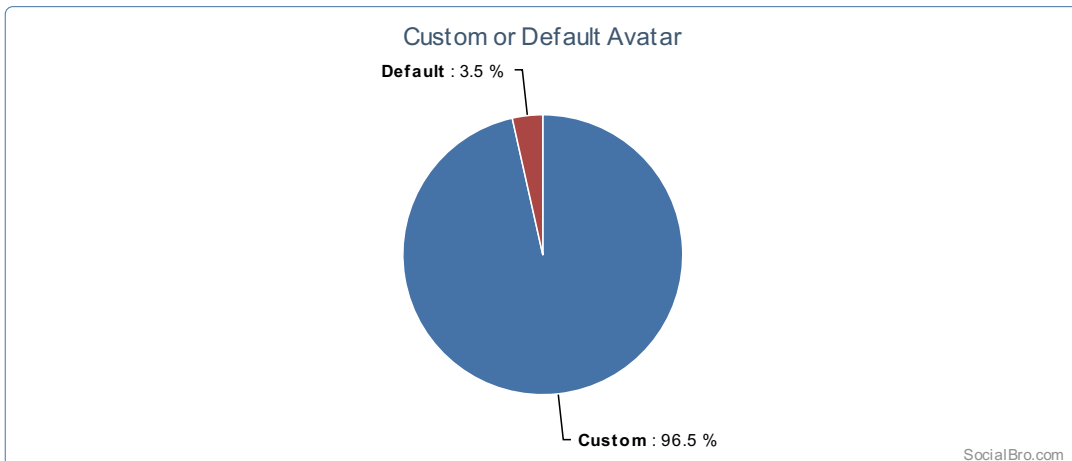

Insights about @mhawksey

Community	1178	Followers	1072	Friends	494
Followers not reciprocated by you	684	Friends who don't reciprocate	106	Reciprocal follow	388

Insights about @mhawksey's followers

Profiles with Web URLs